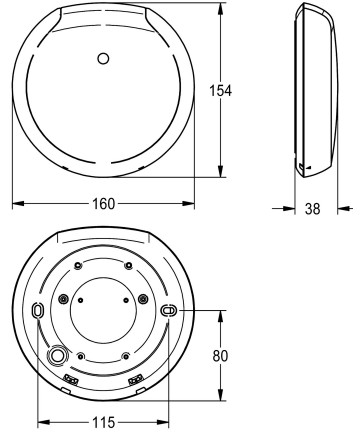

KWC F5 Smart urinal sensor

Modell-Linie: F5E | F5EF3009
Flushing systems | Electronic urinal flushing systems

KWC-No.

2030067530
White plastic housing

2030067531
Black plastic housing

Basic colour

white

black

F5 smart urinal sensor for overhead installation for central flushing of urinal systems in a room. Control module in black plastic housing, for multiple simultaneous user detection and touch-free triggering of flushing programmes for connected F5 smart urinal units via wireless communication. Option to connect up to 20 F5 smart urinal units. The area covered by the sensors is dependent on the ceiling height. Activated, washing area-dependent hygiene flushing 24 hours after last activation and saving of statistical data. Commissioning and flushing programme selection and

parametrisation for each smart urinal unit via the necessary app, installed on Bluetooth®-enabled mobile devices from Android 7 or iOS 11.

Connection voltage 110–240 V AC, 50/60 Hz
Protection class IP20
Area covered 5 x 2.5 m at ceiling height 3 m
Housing dimensions 160 x 35 mm (D x H)