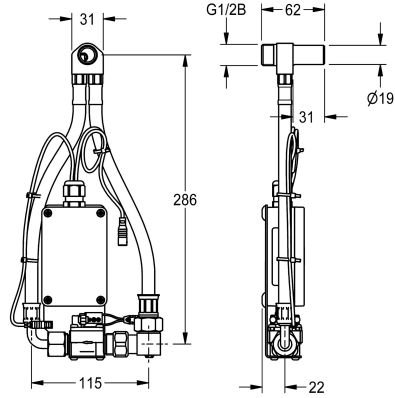

KWC F5

Smart urinal unit for single ceramic urinals

Modell-Linie: F5 | ACEF3002

Flushing systems | Electronic urinal flushing systems

KWC-No.

2030067532

F5 smart urinal unit for single ceramic urinals

F5 smart urinal unit for installation behind single urinals made of ceramic. Water path pre-assembled with inlet connector, hoses, locking and solenoid valve. Control unit in sealed plastic box for wireless communication with the F5 smart urinal sensor. Either for battery operation with 6 V lithium battery (CR-P2) per control unit or separate power supply via power supply unit 6.75 V/12 V DC.

Battery compartment including battery or power supply unit with extension cable must be ordered separately.

You can find an overview of suitable ceramic urinals in the product information on our website.

Technical Data

quantity	1
quantity uom	piece

1
piece

Mandatory Accessories

Battery compartment

3600002063
ACEX9023

Power supply unit

2030039477
ACEX9001

Extension cable 5 m

2030043814
ACEX9010