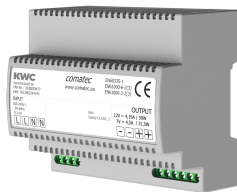

KWC F5

Smart urinal unit for single ceramic urinals

Modell-Linie: F5 | ACEF3002

Flushing systems | Electronic urinal flushing systems

KWC-No.

2030067532

F5 smart urinal unit for single ceramic urinals

F5 smart urinal unit for installation behind single urinals made of ceramic. Water path pre-assembled with inlet connector, hoses, locking and solenoid valve. Control unit in sealed plastic box for wireless communication with the F5 smart urinal sensor. Either for battery operation with 6 V lithium battery (CR-P2) per control unit or separate power supply via power supply unit 6.75 V/12 V DC.

Technical Data

quantity	1
quantity uom	piece

1
piece

Mandatory Accessories

Battery compartment

3600002063
ACEX9023

Power supply unit

2030039477
ACEX9001