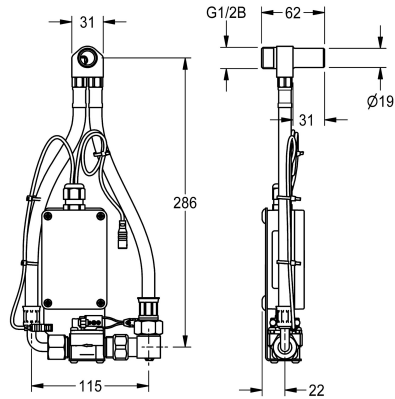

KWC F5

Smart urinal unit for single ceramic urinals

Modell-Linie: F5 | ACEF3002

Flushing systems | Electronic urinal flushing systems

KWC-No.

2030067532

F5 smart urinal unit for single ceramic urinals

F5 smart urinal unit for installation behind single urinals made of ceramic. Water path pre-assembled with inlet connector, hoses, locking and solenoid valve. Control unit in sealed plastic box for wireless communication with the F5 smart urinal sensor. Either for battery operation with 6 V lithium battery (CR-P2) per control unit or separate power supply via power supply unit 6.75 V/12 V DC.

Battery compartment including battery or power supply unit with extension cable must be ordered separately.

You can find an overview of suitable ceramic urinals in the product information on our website.

Technical Data

quantity	1
quantity uom	piece

1
piece

Mandatory Accessories

Power supply unit

2030039477
ACEX9001

Extension cable 5 m

2030043814
ACEX9010