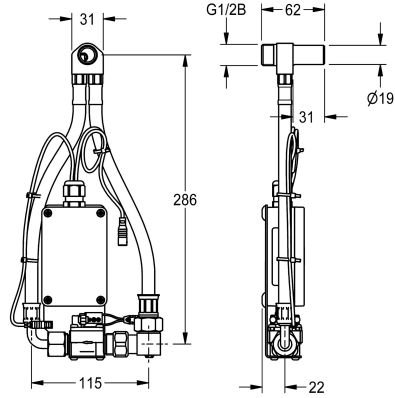

KWC F5

Smart urinal unit for single ceramic urinals

Modell-Linie: F5 | ACEF3002

Flushing systems | Electronic urinal flushing systems

KWC-No.

2030067532

F5 smart urinal unit for single ceramic urinals

F5 smart urinal unit for installation behind single urinals made of ceramic. Water path pre-assembled with inlet connector, hoses, locking and solenoid valve. Control unit in sealed plastic box for wireless communication with the F5 smart urinal sensor. Either for battery operation with 6 V lithium battery (CR-P2) per control unit or separate power supply via power supply unit 6.75 V/12 V DC.

Battery compartment including battery or power supply unit with extension cable must be ordered separately.

You can find an overview of suitable ceramic urinals in the product information on our website.

Technical Data

quantity	1
quantity uom	piece

1
piece

Mandatory Accessories

Power supply unit

2030039477
ACEX9001

Extension cable 5 m

2030043814
ACEX9010