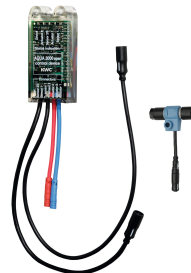

Mandatory Accessories

KWC F5E

Electronic urinal flush valve for in-wall installation

Modell-Linie: F5E | F5EF3010

Flushing systems | Electronic urinal flushing systems

Basic installation kit for in-wall urinal flush valves

2030039825
ACEX9003

Optional Accessories

Bidirectional remote control for electrical fittings F3 and F5

2030036654
ACEX9005

2-button remote control for fittings F3 and F5

2030036849
ACEX9004

Electronic module for F5 urinal flush valve

2030056786
ACEF3001

Spare Parts

KWC F5E

Electronic urinal flush valve for in-wall installation

Modell-Linie: F5E | F5EF3010

Flushing systems | Electronic urinal flushing systems

Strainer

2030021801
EPRT0022