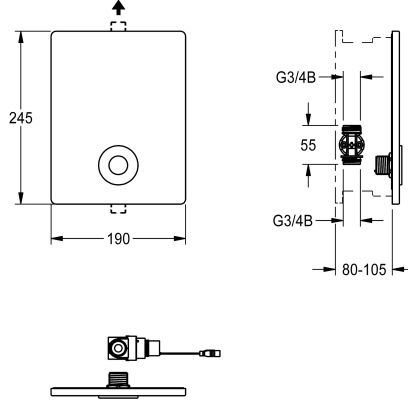

KWC F5E Electronic in-wall tap

Modell-Linie: F5E | F5EV2005
Showers | Electronic self closing shower

KWC-No.

2030067748

F5E gate valve DN 15 as finished installation kit for in-wall installation in basic installation kit, for shower facilities. Electronically controlled, for connection to pre-mixed hot water or cold water. With solenoid valve, holding frame with profile seal, stainless steel cover plate 190 x 245 mm with covered screw fixing including sensor with control electronics, start/stop function and cleaning deactivation. Depth adjustable by 25 mm. Activated hygiene flushing 24 hours after last activation and saving of statistical data.

Battery compartment including battery or power supply unit with extension cable must be ordered separately.

Technical Data

additional connections	no
with backflow preventer	no
Built-in fitting model	Finishing section
calculation flow rate cold wat	0.15 l/s
circulation	no
compatible A3000 open	yes
connection with pay water disp	via electronic module
Cover plate height	245 mm
Cover plate width	190 mm
default automatic hygiene flus	24h after the last activity
default flow time	30 Seconds
with filter	yes
adjustable flow time	yes
functional principle	electronic self-closing
for hand shower	no
hygiene flushing	yes
diameter nominal	DN 15
inlet size	G 3/4 B
Locking mechanism	Top section, non-ceramic
material casing	stainless steel
maximum flow time	255 Seconds
minimum flow pressure	1 bar
minimum flow time	1 Seconds