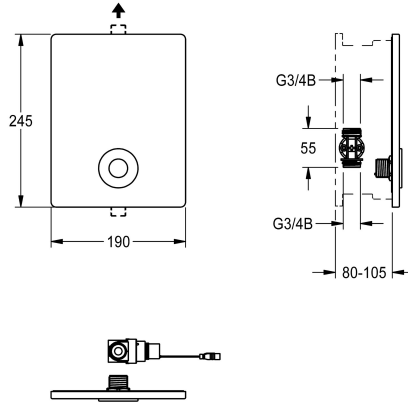

KWC F5E Electronic in-wall tap

Modell-Linie: F5E | F5EV2005
Showers | Electronic self closing shower

KWC-No.

2030067748

F5E gate valve DN 15 as finished installation kit for in-wall installation in basic installation kit, for shower facilities. Electronically controlled, for connection to pre-mixed hot water or cold water. With solenoid valve, holding frame with profile seal, stainless steel cover plate 190 x 245 mm with covered screw fixing including sensor with control electronics, start/stop function and cleaning deactivation. Depth adjustable by 25 mm. Activated hygiene flushing 24 hours after last activation and saving of statistical data.

Battery compartment including battery or power supply unit with extension cable must be ordered separately.

Technical Data

additional connections	no
with backflow preventer	no
Built-in fitting model	Finishing section
calculation flow rate cold wat	0.15 l/s
circulation	no
compatible A3000 open	yes
connection with pay water disp	via electronic module
Cover plate height	245 mm
Cover plate width	190 mm
default automatic hygiene flus	24h after the last activity
default flow time	30 Seconds
with filter	yes
adjustable flow time	yes
functional principle	electronic self-closing
for hand shower	no
hygiene flushing	yes
diameter nominal	DN 15
inlet size	G 3/4 B
Locking mechanism	Top section, non-ceramic
material casing	stainless steel
maximum flow time	255 Seconds
minimum flow pressure	1 bar
minimum flow time	1 Seconds