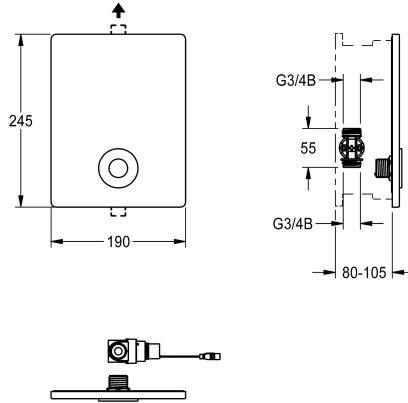

### KWC-No.

**2030067748**

F5E gate valve DN 15 as finished installation kit for in-wall installation in basic installation kit, for shower facilities. Electronically controlled, for connection to pre-mixed hot water or cold water. With solenoid valve, holding frame with profile seal, stainless steel cover plate 190 x 245 mm with covered screw fixing including sensor with control electronics, start/stop function and cleaning deactivation. Depth adjustable by 25 mm. Activated hygiene flushing 24 hours after last activation and saving of statistical data.

### Technical Data

additional connections	no
with backflow preventer	no
Built-in fitting model	Finishing section
calculation flow rate cold wat	0.15 l/s
circulation	no
compatible A3000 open	yes
connection with pay water disp	via electronic module
Cover plate height	245 mm
Cover plate width	190 mm
default automatic hygiene flus	24h after the last activity
default flow time	30 Seconds
with filter	yes
adjustable flow time	yes
functional principle	electronic self-closing
for hand shower	no
hygiene flushing	yes
diameter nominal	DN 15
inlet size	G 3/4 B
Locking mechanism	Top section, non-ceramic
material casing	stainless steel
maximum flow time	255 Seconds
minimum flow pressure	1 bar
minimum flow time	1 Seconds