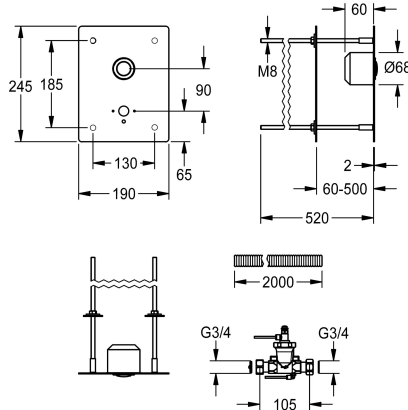

KWC F3S

Self-closing washbasin tap for rear panel mounting

Modell-Linie: F3S | F3SV1009
Taps | Self closing taps

KWC-No.

2030067876

NEW

F3S self-closing straight-way valve DN 15 for sanitary facilities, with remote control for concealed mounting. Especially suitable for facilities at risk of vandalism. Self-closing head part, hydraulically controlled for remote control, piston-free design, self-closing, for connection to pre-mixed hot water or cold water. All-metal construction, visible parts polished chromium-plated. Stainless steel cover plate 190 x 245 x 2 mm for invisible mounting via threaded

rods up to a wall thickness of 50 to 500 mm, with recess for KWC wall outlet DN 15 (required separately), pre-mounted push-button actuation. Flush-mounted box, hydraulic control lines with empty conduit (2 m) and mounting material. Connection and maintenance via service room

Wall outlet must be ordered separately.

Technical Data

Built-in fitting model
compatible A3000 open
Cover plate height
Cover plate width
depressurised
adjustable flow time
functional principle
hygiene flushing
diameter nominal
inlet size
Locking mechanism
material casing
material code casing
material fitting
maximum flow time
minimum flow pressure
minimum flow time
type of mixing
Pop-up waste set
with rosettes/cover plate
protective shutdown
sound insulation
Spout
surface finish casing

KWC F3S

Self-closing washbasin tap for rear panel mounting

Modell-Linie: F3S | F3SV1009

Taps | Self closing taps

surface finish fitting	raw
surface treatment fitting	none
temperature limit	no
thermal disinfection	no
with transformer/power supply	no
type of mounting	concealed
type of operation	manual operation
type of tap	bib tap
volume flow rate at 3 bar	0.3 l/s
water connection	threaded connection (internal)
Accent colour	chrome-look (glossy)
Basic colour	stainless steel-look