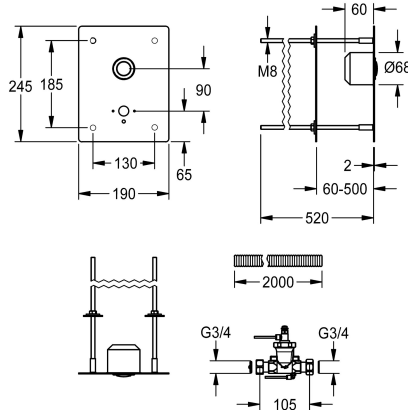

KWC F3S

Self-closing washbasin tap for rear panel mounting

Modell-Linie: F3S | F3SV1009

Taps | Self closing taps

KWC-No.

2030067876

NEW

F3S self-closing straight-way valve DN 15 for sanitary facilities, with remote control for concealed mounting. Especially suitable for facilities at risk of vandalism. Self-closing head part, hydraulically controlled for remote control, piston-free design, self-closing, for connection to pre-mixed hot water or cold water. All-metal construction, visible parts polished chromium-plated. Stainless steel cover plate 190 x 245 x 2 mm for invisible mounting via threaded

rods up to a wall thickness of 50 to 500 mm, with recess for KWC wall outlet DN 15 (required separately), pre-mounted push-button actuation. Flush-mounted box, hydraulic control lines with empty conduit (2 m) and mounting material. Connection and maintenance via service room

Wall outlet must be ordered separately.

Technical Data

Built-in fitting model
compatible A3000 open
Cover plate height
Cover plate width
depressurised
adjustable flow time
functional principle
hygiene flushing
diameter nominal
inlet size
Locking mechanism
material casing
material code casing
material fitting
maximum flow time
minimum flow pressure
minimum flow time
type of mixing
Pop-up waste set
with rosettes/cover plate
protective shutdown
sound insulation
Spout
surface finish casing

KWC F3S

Self-closing washbasin tap for rear panel mounting

Modell-Linie: F3S | F3SV1009

Taps | Self closing taps

surface finish fitting	raw
surface treatment fitting	none
temperature limit	no
thermal disinfection	no
with transformer/power supply	no
type of mounting	concealed
type of operation	manual operation
type of tap	bib tap
volume flow rate at 3 bar	0.3 l/s
water connection	threaded connection (internal)
Accent colour	chrome-look (glossy)
Basic colour	stainless steel-look