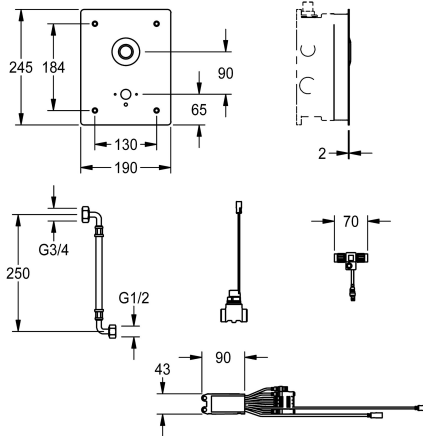

KWC F5E - A3000 open Electronic washbasin tap for in-wall installation

Modell-Linie: F5E | F5EV1017
Taps | Electronic taps

KWC-No.

2030067880

NEW

F5E - A3000 open washbasin tap DN 15 as finished installation kit for in-wall installation in the basic installation kit, for sanitary facilities. Especially suitable for facilities at risk of vandalism. Electronically controlled, for connection to pre-mixed hot water or cold water. With waterproof electronic module and electric T-junction for connection to system cable, solenoid valve, stainless steel cover plate 190 x 245 x 2 mm, mounting from the front with safety screws, including piezo push-button with start/stop function

and recess for KWC wall outlet DN 15 (required separately). Depth adjustability 20 mm. Activated hygiene flushing 24 hours after the last activity. With facility for parameterization, cleaning deactivation and communication via ECC2 function controller, 24 V DC.

Wall outlet must be ordered separately.

Technical Data

Built-in fitting model
compatible A3000 open
Cover plate height
Cover plate width
default automatic hygiene flush
default flow time
depressurised
with filter
adjustable flow time
functional principle
hygiene flushing
diameter nominal
Locking mechanism
material code casing
material fitting
maximum flow time
minimum flow pressure
minimum flow time
type of mixing
Parameterization
power supply connection
position of power connection
Type of power supply

Finishing section
yes
245 mm
190 mm
24h after the last activity
10 Seconds
no
yes
yes
electronic self-closing
yes
DN 15
Top section, non-ceramic
1.4301 Chrome Nickel steel V2A
brass-look
6,500 Seconds
1 bar
1 Seconds
no
network
A3000 open 24 VDC
from top
Transformer