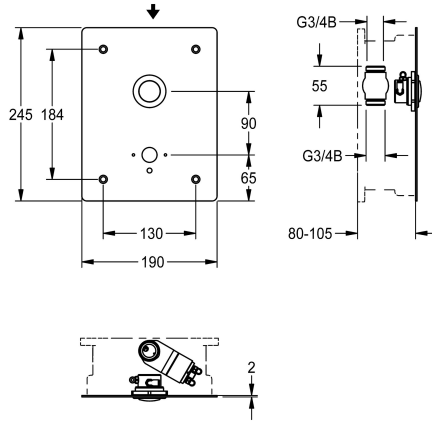

KWC F3S

Self-closing washbasin tap for in-wall installation

Modell-Linie: F3S | F3SV1010

Taps | Self closing taps

KWC-No.

2030067885

NEW

F3S self-closing straight-way valve DN 15 as finished installation kit for in-wall installation in basic installation kit, for sanitary facilities. Especially suitable for facilities at risk of vandalism. Self-closing head part, hydraulically controlled for remote control, piston-free design, self-closing and for connection to pre-mixed hot water or cold water. All-metal construction, visible parts polished chromium-plated. Stainless steel cover plate 190 x 245 x 2 mm,

mounting from the front with safety screws, with recess for necessary KWC wall outlet DN 15, pre-mounted push-button actuation. Hydraulic control lines, connecting hose to the straight-way valve and mounting material. Depth adjustability 25 mm.

Wall outlet must be ordered separately.

Technical Data

Built-in fitting model	Finishing section
Cover plate height	245 mm
Cover plate width	190 mm
depressurised	no
adjustable flow time	yes
functional principle	hydraulic self-closing
hygiene flushing	no
diameter nominal	DN 15
inlet size	G 1/2 B
Locking mechanism	Top section, non-ceramic
material casing	stainless steel
material code casing	1.4301 Chrome Nickel steel V2A
material fitting	brass-look
maximum flow time	20 Seconds
minimum flow pressure	1 bar
minimum flow time	10 Seconds
type of mixing	no
Pop-up waste set	no
protective shutdown	no
sound insulation	no
surface finish casing	satin finished
surface finish fitting	raw
surface treatment fitting	none
temperature limit	no