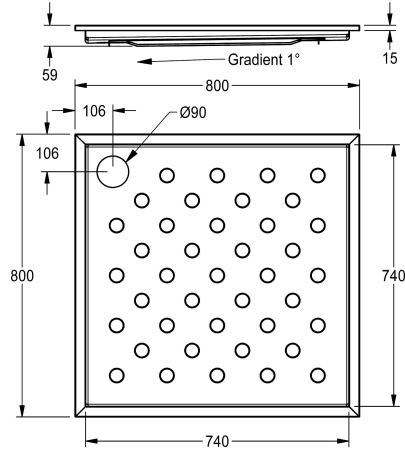

KWC CAMPUS Shower tray

Modell-Linie: **CAMPUS | CMPX401N**
Showers | Shower trays

KWC-No.

2030068013

2030068014

Dimensions 900 x 59 x 900 mm (W x H x D)

overall width

800 mm

900 mm

CAMPUS shower tray, for flush mounting, stainless steel, satin-finished surface, material thickness 1.2 mm, welded corners, with anti-slip floor profile and slope towards waste, waste diameter 90 mm, earthing lug.

Dimensions 800 x 59 x 800 mm (W x H x D)

Shower tray waste needs to be ordered separately.

Technical Data

material
material code
material thickness
overall depth
overall height
overall width
surface finish
type of mounting
waste kit included
waste size

stainless steel
1.4301 Chrome Nickel steel V2A
1.2 mm
800 mm
59 mm
800 mm
satin finished
inset floor mounting
no
DN 90

Optional Accessories

CAMPUS shower tray waste

KWC

CAMPUS Shower tray

Modell-Linie: CAMPUS | CMPX401N
Showers | Shower trays