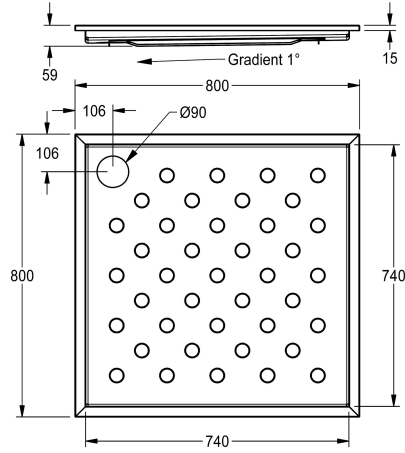

### KWC-No.

**2030068013**

**2030068014**

Dimensions 900 x 59 x 900 mm (W x H x D)

### overall width

800 mm

900 mm

CAMPUS shower tray, for flush mounting, stainless steel, satin-finished surface, material thickness 1.2 mm, welded corners, with anti-slip floor profile and slope towards waste, waste diameter 90 mm, earthing lug.

Dimensions 800 x 59 x 800 mm (W x H x D)

Shower tray waste needs to be ordered separately.

### Technical Data

material
material code
material thickness
overall depth
overall height
overall width
surface finish
type of mounting
waste kit included
waste size

stainless steel
1.4301 Chrome Nickel steel V2A
1.2 mm
800 mm
59 mm
800 mm
satin finished
inset floor mounting
no
DN 90