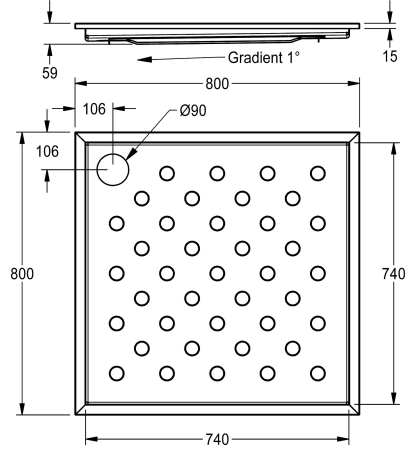

KWC CAMPUS Shower tray

Modell-Linie: **CAMPUS | CMPX401N**
Showers | Shower trays

KWC-No.

2030068013

2030068014

Dimensions 900 x 59 x 900 mm (W x H x D)

overall width

800 mm

900 mm

CAMPUS shower tray, for flush mounting, stainless steel, satin-finished surface, material thickness 1.2 mm, welded corners, with anti-slip floor profile and slope towards waste, waste diameter 90 mm, earthing lug.

Dimensions 800 x 59 x 800 mm (W x H x D)

Shower tray waste needs to be ordered separately.

Technical Data

material
material code
material thickness
overall depth
overall height
overall width
surface finish
type of mounting
waste kit included
waste size

stainless steel
1.4301 Chrome Nickel steel V2A
1.2 mm
800 mm
59 mm
800 mm
satin finished
inset floor mounting
no
DN 90

Optional Accessories

CAMPUS shower tray waste

KWC

CAMPUS Shower tray

Modell-Linie: CAMPUS | CMPX401N
Showers | Shower trays