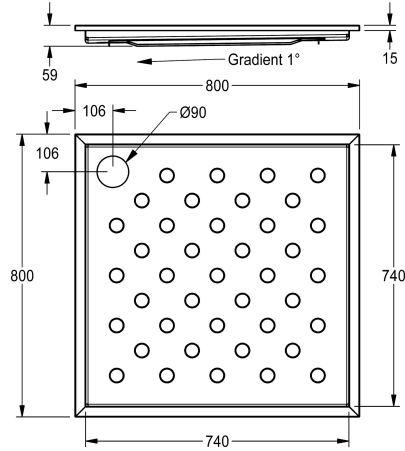

KWC CAMPUS Shower tray

Modell-Linie: **CAMPUS | CMPX401N**
Showers | Shower trays

KWC-No.

2030068013

2030068014

Dimensions 900 x 59 x 900 mm (W x H x D)

overall width

800 mm

900 mm

CAMPUS shower tray, for flush mounting, stainless steel, satin-finished surface, material thickness 1.2 mm, welded corners, with anti-slip floor profile and slope towards waste, waste diameter 90 mm, earthing lug.

Dimensions 800 x 59 x 800 mm (W x H x D)

Shower tray waste needs to be ordered separately.

Technical Data

| |
|--------------------|
| material |
| material code |
| material thickness |
| overall depth |
| overall height |
| overall width |
| surface finish |
| type of mounting |
| waste kit included |
| waste size |

| |
|--------------------------------|
| stainless steel |
| 1.4301 Chrome Nickel steel V2A |
| 1.2 mm |
| 800 mm |
| 59 mm |
| 800 mm |
| satin finished |
| inset floor mounting |
| no |
| DN 90 |

Optional Accessories