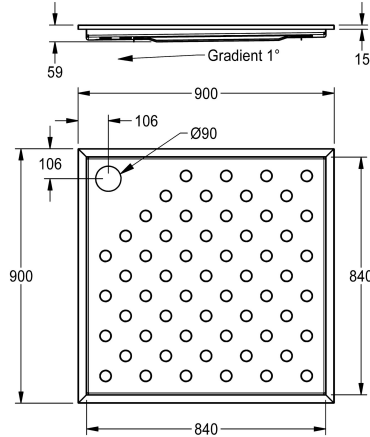

KWC CAMPUS

Shower tray

Modell-Linie: **CAMPUS | CMPX404N**
Showers | Shower trays

KWC-No.

2030068013

2030068014

Dimensions 900 x 59 x 900 mm (W x H x D)

overall width

800 mm

900 mm

CAMPUS shower tray, for flush mounting, stainless steel, satin-finished surface, material thickness 1.2 mm, welded corners, with anti-slip floor profile and slope towards waste, waste diameter 90 mm, earthing lug.

Dimensions 900 x 59 x 900 mm (W x H x D)

Shower tray waste needs to be ordered separately.

Technical Data

material
material code
material thickness
overall depth
overall height
overall width
surface finish
type of mounting
waste kit included
waste size

stainless steel
1.4301 Chrome Nickel steel V2A
1.2 mm
900 mm
59 mm
900 mm
satin finished
inset floor mounting
no
DN 90

Optional Accessories

CAMPUS shower tray waste

KWC CAMPUS

Shower tray

Modell-Linie: CAMPUS | CMPX404N
Showers | Shower trays