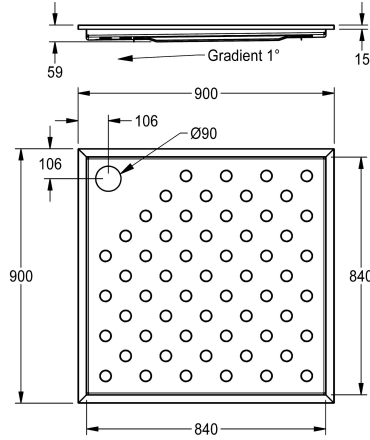

KWC CAMPUS

Shower tray

Modell-Linie: **CAMPUS | CMPX404N**
Showers | Shower trays

KWC-No.

2030068013

2030068014

Dimensions 900 x 59 x 900 mm (W x H x D)

overall width

800 mm

900 mm

CAMPUS shower tray, for flush mounting, stainless steel, satin-finished surface, material thickness 1.2 mm, welded corners, with anti-slip floor profile and slope towards waste, waste diameter 90 mm, earthing lug.

Dimensions 900 x 59 x 900 mm (W x H x D)

Shower tray waste needs to be ordered separately.

Technical Data

material
material code
material thickness
overall depth
overall height
overall width
surface finish
type of mounting
waste kit included
waste size

stainless steel
1.4301 Chrome Nickel steel V2A
1.2 mm
900 mm
59 mm
900 mm
satin finished
inset floor mounting
no
DN 90

Optional Accessories

CAMPUS shower tray waste

KWC CAMPUS

Shower tray

Modell-Linie: CAMPUS | CMPX404N
Showers | Shower trays