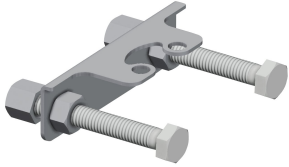

KWC F4LT-Med Thermostatic single-lever pillar mixer

Modell-Linie: F4 | F4LT1008
Taps | Manual taps

Basic colour

chrome-look (glossy)

Optional Accessories

Anti-twist protection

2030041324
ACLM1009