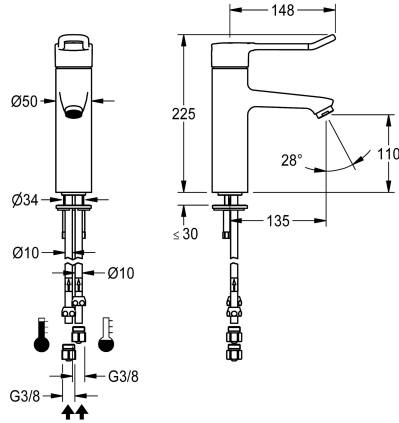

## KWC F4LT-Med Thermostatic single-lever pillar mixer

Modell-Linie: F4 | F4LT1008  
Taps | Manual taps

### water connection

hose (gland nut)

pipe

F4LT-Med thermostatic single lever mixer as DN 15 pillar mixer for sanitary facilities in the healthcare and nursing sectors, with 148 mm lever. Thermostat-controlled mixer cartridge with expansion element and active scald protection, fail-safe against backflow as well as adjustable and turn-proof temperature stop, and ceramic disc technology. Without additional backflow preventer for optimised drinking water hygiene. Lever cap with an ergonomic bracket design and slight curvature in the front with basalt-grey

coating, in line with two-senses principle (tactile and visual). For connection to hot water and cold water via pipes, includes strainers. Tap optimised for cleaning, all-metal construction, polished chromium-plated low-lead brass (lead proportion  $\leq 0.2\%$ ), with volume-reduced water flow without nickel coating. Laminar jet controller with integrated flow rate controller 8.0 l/min, projection 135 mm.