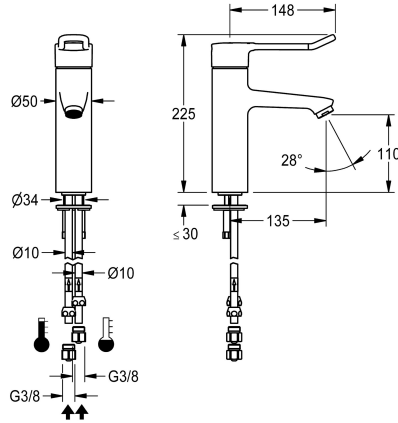

## KWC F4LT-Med Thermostatic single-lever pillar mixer

Modell-Linie: F4 | F4LT1008  
Taps | Manual taps

### KWC-No.

2030066749

2030068119

With connection pipes

### water connection

hose (gland nut)

pipe

F4LT-Med thermostatic single lever mixer as DN 15 pillar mixer for sanitary facilities in the healthcare and nursing sectors, with 148 mm lever. Thermostat-controlled mixer cartridge with expansion element and active scald protection, fail-safe against backflow as well as adjustable and turn-proof temperature stop, and ceramic disc technology. Without additional backflow preventer for optimised drinking water hygiene. Lever cap with an ergonomic bracket design and slight curvature in the front with basalt-grey

coating, in line with two-senses principle (tactile and visual). For connection to hot water and cold water via pipes, includes strainers. Tap optimised for cleaning, all-metal construction, polished chromium-plated low-lead brass (lead proportion  $\leq 0.2\%$ ), with volume-reduced water flow without nickel coating. Laminar jet controller with integrated flow rate controller 8.0 l/min, projection 135 mm.