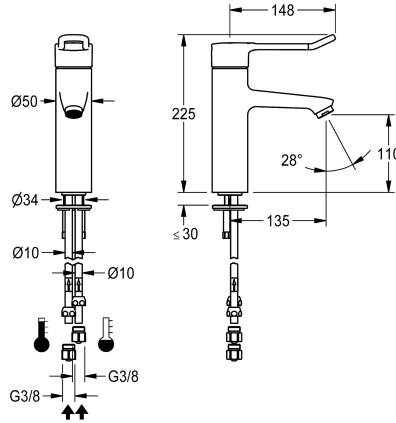

## KWC F4LT-Med Thermostatic single-lever pillar mixer

Modell-Linie: F4 | F4LT1008  
Taps | Manual taps

### KWC-No.

2030066749

2030068119

With connection pipes

### water connection

hose (gland nut)

pipe

F4LT-Med thermostatic single lever mixer as DN 15 pillar mixer for sanitary facilities in the healthcare and nursing sectors, with 148 mm lever. Thermostat-controlled mixer cartridge with expansion element and active scald protection, fail-safe against backflow as well as adjustable and turn-proof temperature stop, and ceramic disc technology. Without additional backflow preventer for optimised drinking water hygiene. Lever cap with an ergonomic bracket design and slight curvature in the front with basalt-grey

coating, in line with two-senses principle (tactile and visual). For connection to hot water and cold water via pipes, includes strainers. Tap optimised for cleaning, all-metal construction, polished chromium-plated low-lead brass (lead proportion  $\leq 0.2\%$ ), with volume-reduced water flow without nickel coating. Laminar jet controller with integrated flow rate controller 8.0 l/min, projection 135 mm.