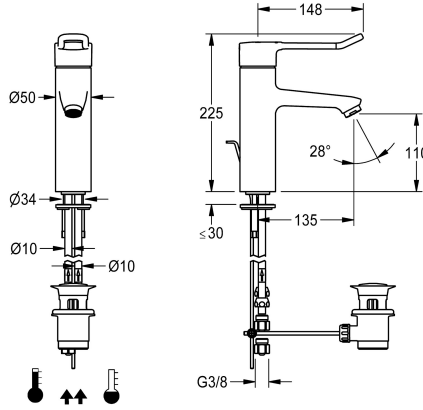

## KWC F4LT-Med

Thermostatic single-lever pillar mixer with pop-up waste set

Modell-Linie: F4 | F4LT1009

Taps | Manual taps

### water connection

hose (gland nut)

pipe

F4LT-Med thermostatic single lever mixer as DN 15 pillar mixer for sanitary facilities in the healthcare and nursing sectors, with 148 mm lever. Thermostat-controlled mixer cartridge with expansion element and active scald protection, fail-safe against backflow as well as adjustable and turn-proof temperature stop, and ceramic disc technology. Without additional backflow preventer for optimised drinking water hygiene. Lever cap with an ergonomic bracket design and slight curvature in the front with basalt-grey

coating, in line with two-senses principle (tactile and visual). For connection to hot water and cold water via pipes, includes strainers. Tap optimised for cleaning, all-metal construction, polished chromium-plated low-lead brass (lead proportion  $\leq 0.2\%$ ), with volume-reduced water flow without nickel coating. Laminar jet controller with integrated flow rate controller 8.0 l/min, projection 135 mm. With chrome-plated pop-up waste set waste fitting kit G 1 1/4.