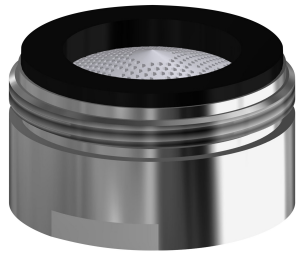

Aerator

2030071309
ASXX1042

Pop-up waste set

2030045528
ASLM1004