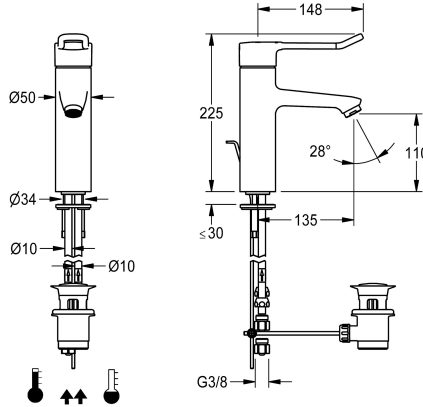

## KWC F4LT-Med

Thermostatic single-lever pillar mixer with pop-up waste set

Modell-Linie: F4 | F4LT1009

Taps | Manual taps

### water connection

hose (gland nut)

pipe

F4LT-Med thermostatic single lever mixer as DN 15 pillar mixer for sanitary facilities in the healthcare and nursing sectors, with 148 mm lever. Thermostat-controlled mixer cartridge with expansion element and active scald protection, fail-safe against backflow as well as adjustable and turn-proof temperature stop, and ceramic disc technology. Without additional backflow preventer for optimised drinking water hygiene. Lever cap with an ergonomic bracket design and slight curvature in the front with basalt-grey

coating, in line with two-senses principle (tactile and visual). For connection to hot water and cold water via pipes, includes strainers. Tap optimised for cleaning, all-metal construction, polished chromium-plated low-lead brass (lead proportion  $\leq 0.2\%$ ), with volume-reduced water flow without nickel coating. Laminar jet controller with integrated flow rate controller 8.0 l/min, projection 135 mm. With chrome-plated pop-up waste set waste fitting kit G 1 1/4.