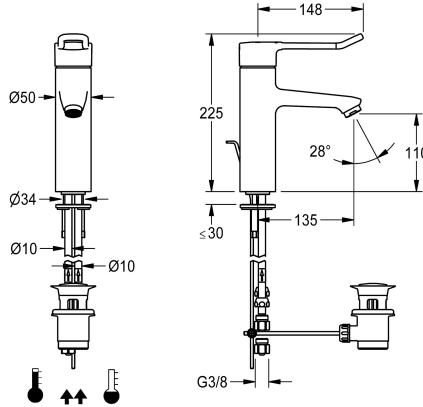

## KWC F4LT-Med

Thermostatic single-lever pillar mixer with pop-up waste set

Modell-Linie: F4 | F4LT1009  
Taps | Manual taps

### water connection

hose (gland nut)

pipe

F4LT-Med thermostatic single lever mixer as DN 15 pillar mixer for sanitary facilities in the healthcare and nursing sectors, with 148 mm lever. Thermostat-controlled mixer cartridge with expansion element and active scald protection, fail-safe against backflow as well as adjustable and turn-proof temperature stop, and ceramic disc technology. Without additional backflow preventer for optimised drinking water hygiene. Lever cap with an ergonomic bracket design and slight curvature in the front with basalt-grey

coating, in line with two-senses principle (tactile and visual). For connection to hot water and cold water via pipes, includes strainers. Tap optimised for cleaning, all-metal construction, polished chromium-plated low-lead brass (lead proportion  $\leq 0.2\%$ ), with volume-reduced water flow without nickel coating. Laminar jet controller with integrated flow rate controller 8.0 l/min, projection 135 mm. With chrome-plated pop-up waste set waste fitting kit G 1 1/4.