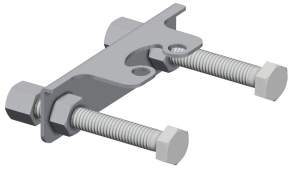

KWC F4LT-Med

Thermostatic single-lever pillar mixer with pop-up waste set

Modell-Linie: F4 | F4LT1009

Taps | Manual taps

Optional Accessories

Anti-twist protection

2030041324
ACLM1009