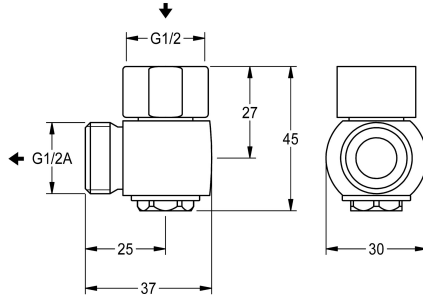

KWC

Drain valve for automatic shower hose drainage

Modell-Linie: F4 | ACXX2009

Spare parts | Spare parts showers

KWC-No.

2030068123

Drain valve for automatic shower hose drainage

Drain valve for automatic shower hose drainage for installation on wall-mounted mixers with hand shower connection, G 1/2 x G 1/2 A,

polished chromium-plated brass.

Technical Data

quantity

1

quantity uom

piece