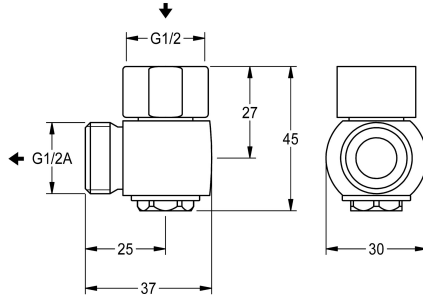

KWC

Drain valve for automatic shower hose drainage

Modell-Linie: F4 | ACXX2009

Spare parts | Spare parts showers

KWC-No.

2030068123

Drain valve for automatic shower hose drainage

Drain valve for automatic shower hose drainage for installation on wall-mounted mixers with hand shower connection, G 1/2 x G 1/2 A,

polished chromium-plated brass.

Technical Data

quantity

1

quantity uom

piece