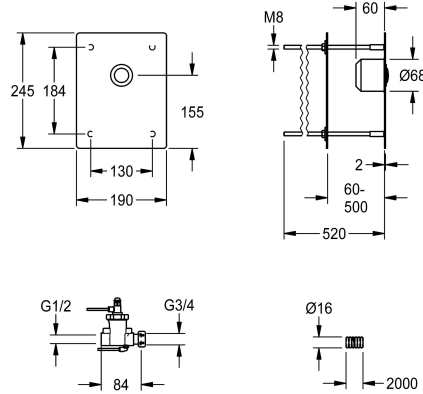

KWC F3S

Self-closing shower fitting for rear panel mounting

Modell-Linie: F3S | F3SV2010

Showers | Self closing showers

KWC-No.

2030068165

NEW

F3S self-closing straight-way valve DN 15 for shower facilities, with remote control for concealed mounting. Especially suitable for facilities at risk of vandalism. Self-closing head part, hydraulically controlled for remote control, piston-free design, self-closing, for connection to pre-mixed hot water or cold water. All-metal construction, visible parts polished chromium-plated. Stainless steel

cover plate 190 x 245 x 2 mm for invisible mounting via threaded rods, up to a wall thickness of 50 to 500 mm, pre-assembled push-button operation. Flush-mounted box, hydraulic control lines with empty conduit (2 m) and mounting material. Connection and maintenance via service room.

Technical Data

| | |
|--------------------------------|--------------------------|
| with backflow preventer | no |
| Built-in fitting model | Built-in section |
| circulation | no |
| compatible A3000 open | no |
| connection with pay water disp | not possible |
| Cover plate height | 245 mm |
| Cover plate width | 190 mm |
| with filter | yes |
| adjustable flow time | yes |
| functional principle | hydraulic self-closing |
| hygiene flushing | no |
| Locking mechanism | Top section, non-ceramic |
| maximum flow time | 30 Seconds |
| minimum flow pressure | 1 bar |
| minimum flow time | 20 Seconds |
| type of mixing | no |
| with rosettes/cover plate | yes |
| protective shutdown | no |
| shower pipe draining | no |
| temperature limit | no |
| thermal disinfection | no |
| type of mounting | bolt mounting |
| type of operation | manual operation |
| type of shower | in-wall fitting |
| volume flow rate at 3 bar | 0.3 l/s |

KWC F3S

Self-closing shower fitting for rear panel mounting

Modell-Linie: F3S | F3SV2010
Showers | Self closing showers

Spare Parts

Upper part

2000104403
EAQLN0005

Remote operation hose

2000104803
EAQLN0019