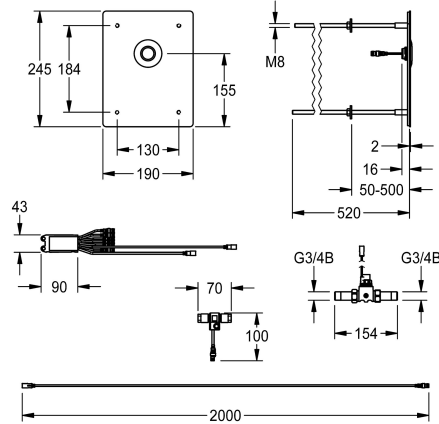

### KWC-No.

**2030068173**

F5E - A3000 open straight-way valve DN 15 for shower facilities, for concealed mounting. Especially suitable for facilities at risk of vandalism. Electronically controlled, for connection to pre-mixed hot water or cold water. With waterproof electronic module and electric T-junction for connection to system cable, solenoid valve, 190 x 245 x 2 mm stainless steel cover plate for invisible mounting via

threaded rods, up to a wall thickness of 50 to 500 mm, including piezo push-button with start/stop function and 2 m extension cable. Connection and maintenance via service room. Activated hygiene flushing 24 hours after the last activity. With facility for parameterization, cleaning deactivation and communication via ECC2 function controller, 24 V DC.

### Technical Data

additional connections	no
with backflow preventer	no
Built-in fitting model	Built-in section
circulation	no
compatible A3000 open	yes
connection with pay water disp	single / multiple pay water di
Cover plate height	245 mm
Cover plate width	190 mm
default automatic hygiene flus	24h after the last activity
default flow time	30 Seconds
with filter	yes
adjustable flow time	yes
functional principle	electronic self-closing
hygiene flushing	yes
diameter nominal	DN 15
inlet size	G 3/4 B
Locking mechanism	Top section, non-ceramic
material casing	stainless steel
material code casing	1.4301 Chrome Nickel steel V2A
maximum flow time	255 Seconds
minimum flow pressure	1 bar
minimum flow time	1 Seconds
type of mixing	no
Parameterization	network
power supply connection	A3000 open 24 V DC