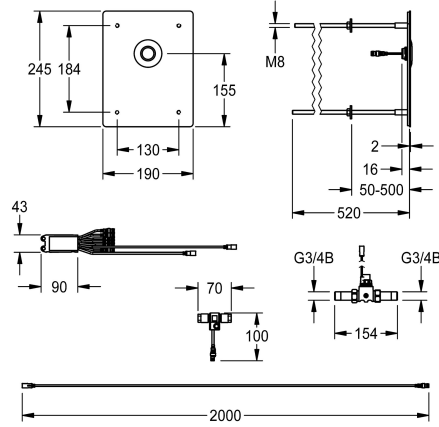

KWC F5E - A3000 open Electronic shower fitting for rear panel mounting

Modell-Linie: F5E | F5EV2006
Showers | Electronic self closing shower

KWC-No.

2030068173

F5E - A3000 open straight-way valve DN 15 for shower facilities, for concealed mounting. Especially suitable for facilities at risk of vandalism. Electronically controlled, for connection to pre-mixed hot water or cold water. With waterproof electronic module and electric T-junction for connection to system cable, solenoid valve, 190 x 245 x 2 mm stainless steel cover plate for invisible mounting via

Technical Data

additional connections	no
with backflow preventer	no
Built-in fitting model	Built-in section
circulation	no
compatible A3000 open	yes
connection with pay water disp	single / multiple pay water di
Cover plate height	245 mm
Cover plate width	190 mm
default automatic hygiene flus	24h after the last activity
default flow time	30 Seconds
with filter	yes
adjustable flow time	yes
functional principle	electronic self-closing
hygiene flushing	yes
diameter nominal	DN 15
inlet size	G 3/4 B
Locking mechanism	Top section, non-ceramic
material casing	stainless steel
material code casing	1.4301 Chrome Nickel steel V2A
maximum flow time	255 Seconds
minimum flow pressure	1 bar
minimum flow time	1 Seconds
type of mixing	no
Parameterization	network
power supply connection	A3000 open 24 V DC