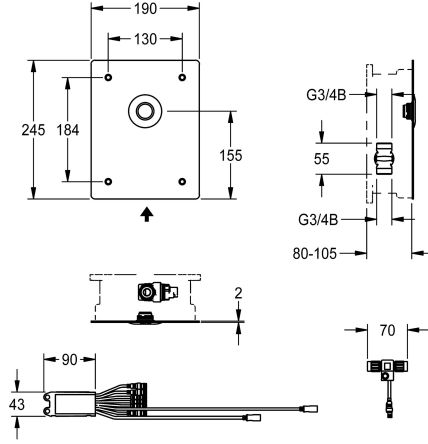

KWC F5E - A3000 open Electronic shower fitting for in-wall installation

Modell-Linie: F5E | F5EV2007
Showers | Electronic self closing shower

KWC-No.

2030068174

NEW

F5E - A3000 open straight-way valve DN 15 as finished installation kit for in-wall installation in basic installation kit, for shower facilities. Especially suitable for facilities at risk of vandalism. Electronically controlled, for connection to pre-mixed hot water or cold water. With waterproof electronic module and electric T-junction for connection to system cable, solenoid valve, stainless

steel cover plate 190 x 245 x 2 mm, mounting from the front with safety screws, including piezo push-button with start/stop function. Depth adjustability 25 mm. Activated hygiene flushing 24 hours after the last activity. With facility for parameterization, cleaning deactivation and communication via ECC2 function controller, 24 V DC.

Technical Data

with backflow preventer
Built-in fitting model
compatible A3000 open
Cover plate height
Cover plate width
default automatic hygiene flus
default flow time
adjustable flow time
functional principle
hygiene flushing
Locking mechanism
minimum flow pressure
type of mixing
Parameterization
power supply connection
Type of power supply
protective system IP
with rosettes/cover plate
protective shutdown
shower pipe draining
sound insulation
surface finish fitting
with transformer/power supply
type of mounting
type of operation

KWC F5E - A3000 open Electronic shower fitting for in-wall installation

Modell-Linie: F5E | F5EV2007
Showers | Electronic self closing shower

type of sensor
type of shower
volume flow rate at 3 bar

piezo-electronic sensor
in-wall fitting
0.46 l/s