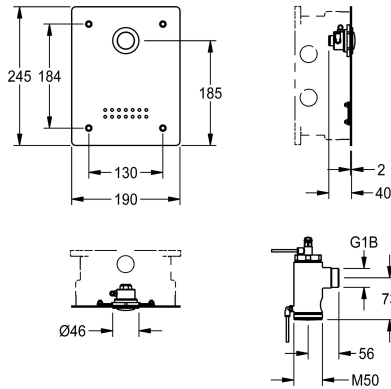

KWC F3S

WC flush valve for in-wall installation

Modell-Linie: F3S | F3SF4002

Flushing systems | Self closing wc flushing system

KWC-No.

2030068201

F3S WC flush valve, especially suitable for facilities at risk of vandalism

F3S WC flush valve DN 20 as a finished installation kit for in-wall installation in the basic installation kit, for wall-mounted toilet bowls, fitting group 1. Especially suitable for facilities at risk of vandalism. Self-closing upper component hydraulically controlled, piston-free design, automatic and backlash-free closing. Automatic flush flow

regulation and adjustable flush water volume. All-metal construction, visible parts polished chromium-plated. Stainless steel cover plate 190 x 245 x 2 mm, mounting from the front with safety screws, pre-mounted push-button actuation. Hydraulic control lines and mounting material. Depth adjustability 20 mm.

| |
|--------------------------------|
| Finishing section |
| 1 l/s |
| 245 mm |
| 190 mm |
| yes |
| hydraulic self-closing |
| DN 20 |
| stainless steel |
| 1.4301 Chrome Nickel steel V2A |
| brass-look |
| 4 bar |
| 1.3 l/s |
| 1.2 bar |
| 1 l/s |
| manual |
| no |
| I- |
| satin finished |
| raw |
| WC flush valve |
| in-wall installation with box |
| manual operation |
| threaded connection (external) |
| stainless steel-look |