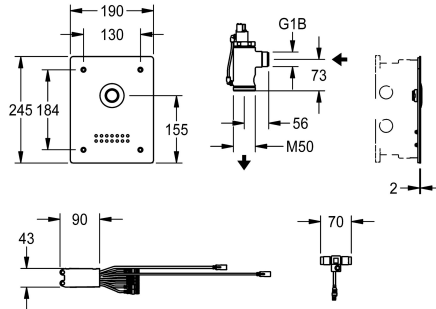

KWC F5E - A3000 open Electronic WC flush valve for in-wall installation

Modell-Linie: F5E | F5EF4005
Flushing systems | Electronic WC flushing systems

KWC-No.

2030068203

F5E - A3000 open electronic WC flush valve for in-wall installation, especially suitable for facilities at risk of vandalism

F5E - A3000 open WC flush valve DN 20 as finished installation kit for in-wall installation in basic installation kit, electronically controlled. Especially suitable for facilities at risk of vandalism. With waterproof electronic module with additional input for sensors to be provided by the client, maximum distance to the electronic module 5 m, solenoid flush valve including enclosed throttle insert for reducing

flush volume, waterproof electric T-junction for connection to system cable, stainless steel cover plate 190 x 245 x 2 mm with ventilation holes, mounting from the front with safety screws, including piezo push-button. Activated hygiene flushing 24 hours after the last activity. With facility for parameterization, cleaning deactivation and communication via ECC2 function controller, 24 V DC.

NEW

Technical Data

functional principle

electronic self-closing

type of flushing fitting

WC flush valve

type of mounting

in-wall installation with box