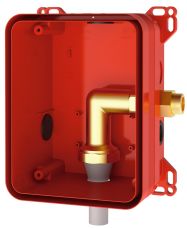

KWC F5E - A3000 open Electronic WC flush valve for in-wall installation

Modell-Linie: F5E | F5EF4005
Flushing systems | Electronic WC flushing systems

KWC-No.

2030068203

F5E - A3000 open electronic WC flush valve for in-wall installation, especially suitable for facilities at risk of vandalism

F5E - A3000 open WC flush valve DN 20 as finished installation kit for in-wall installation in basic installation kit, electronically controlled. Especially suitable for facilities at risk of vandalism. With waterproof electronic module with additional input for sensors to be provided by the client, maximum distance to the electronic module 5 m, solenoid flush valve including enclosed throttle insert for reducing

NEW

Technical Data

functional principle

electronic self-closing

type of flushing fitting

WC flush valve

type of mounting

in-wall installation with box

type of sensor

piezo-electronic sensor

Mandatory Accessories

R3 system box for WC flush valve

2030068205
F3BF4001

AQUAFIX installation frame with WC flush valve for in-wall installation

3600005980
AQFX0012

AQUAFIX installation frame for barrier-free WC systems, with WC flush valve for in-wall installation