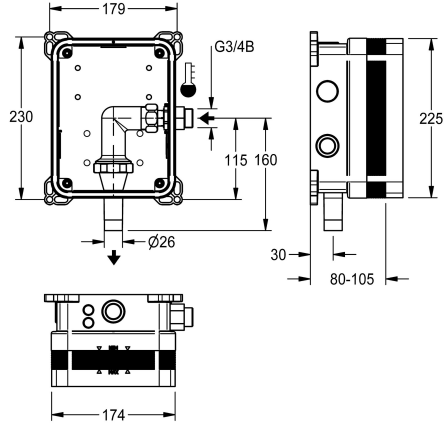

KWC R3 System box for WC flush valve

Modell-Linie: F3 | F3BF4001
Flushing systems | Basic installation kits for flushing system

KWC-No.

2030068205
R3 system box for WC flush valve

NEW

R3 Basic installation kit for in-wall installation of finished installation kits for WC flushing valve DN 20. System box made of plastic, 174

x 225 mm, with screw connections, flush pipe connection, shell protection, flush connector for flushing and leak test, no stop valve.

Optional Accessories

Sliding adhesive flange

2030041606
ACBX9002

AQUAFIX Traverse