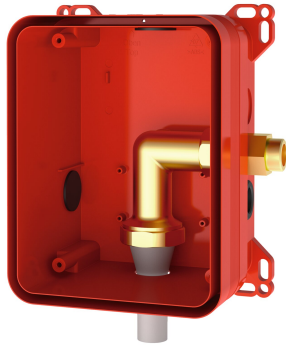

KWC R3 System box for WC flush valve

Modell-Linie: F3 | F3BF4001
Flushing systems | Basic installation kits for flushing system

KWC-No.

2030068205
R3 system box for WC flush valve

NEW

R3 Basic installation kit for in-wall installation of finished installation kits for WC flushing valve DN 20. System box made of plastic, 174

x 225 mm, with screw connections, flush pipe connection, shell protection, flush connector for flushing and leak test, no stop valve.

Optional Accessories

Sliding adhesive flange

2030041606
ACBX9002

AQUAFIX Traverse