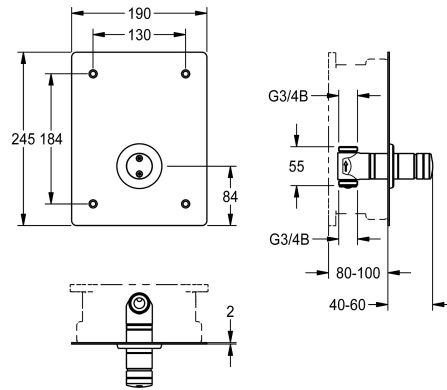

KWC F3S

Self-closing shower fitting for in-wall installation

Modell-Linie: F3S | F3SV2011
Showers | Self closing showers

KWC-No.

2030068215

F3S self-closing straight-way valve DN 15 as finished installation kit for in-wall installation in basic installation kit, for shower facilities. Especially suitable for facilities at risk of vandalism. Self-closing functional part, hydraulically controlled, piston-free design, self-closing, continuously adjustable flow duration. For connection to pre-

mixed hot water or cold water. Housing including shuttle valve seat, pressure cap with safety screws, visible parts, polished chromium-plated brass. Stainless steel cover plate 190 x 245 x 2 mm, mounting from the front with safety screws and rosette. Depth adjustability 20 mm.

Technical Data

additional connections	no
with backflow preventer	no
Built-in fitting model	Finishing section
circulation	no
connection with pay water disp	not possible
Cover plate height	245 mm
Cover plate width	190 mm
with filter	yes
adjustable flow time	yes
functional principle	hydraulic self-closing
for hand shower	no
hygiene flushing	no
diameter nominal	DN 15
inlet size	G 3/4 B
Locking mechanism	Top section, non-ceramic
material casing	stainless steel
material fitting	brass-look
maximum flow time	35 Seconds
minimum flow pressure	1 bar
minimum flow time	5 Seconds
type of mixing	no
with rosettes/cover plate	yes
protective shutdown	no
shower pipe draining	no
sound insulation	no

KWC F3S

Self-closing shower fitting for in-wall installation

Modell-Linie: F3S | F3SV2011
Showers | Self closing showers

surface finish casing	satin finished
surface finish fitting	chromed
surface treatment fitting	polished
temperature limit	no
thermal disinfection	no
type of mounting	in-wall installation with box
type of operation	manual operation
type of shower	in-wall fitting
volume flow rate at 3 bar	0.4 l/s
water connection	threaded connection (external)
Accent colour	chrome-look (glossy)
Basic colour	stainless steel-look