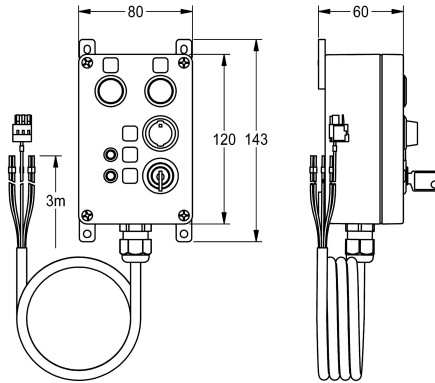

## KWC Operation box for ECC2 function controller

Modell-Linie: AQUA3000OPEN | ZA3OP0034  
Showers | Complementary parts showers

### KWC-No.

**2030068513**

Operation box for ECC2 function controller

Operation box for digital inputs and outputs on the ECC2 function controller. Activation and display using buttons, switches and LEDs. Plastic housing for surface installation, with connection cable and

keys, 24 V DC.

Housing dimensions 80 x 120 x 55 mm (W x H x D)

### Technical Data

quantity  
quantity uom

1  
piece