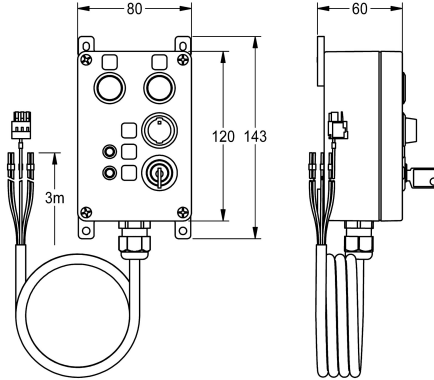

KWC

Operation box for ECC2 function controller

Modell-Linie: AQUA3000OPEN | ZA3OP0034

Showers | Complementary parts showers

KWC-No.

2030068513

Operation box for ECC2 function controller

Operation box for digital inputs and outputs on the ECC2 function controller. Activation and display using buttons, switches and LEDs. Plastic housing for surface installation, with connection cable and

keys, 24 V DC.

Housing dimensions 80 x 120 x 55 mm (W x H x D)

Technical Data

quantity
quantity uom

1
piece