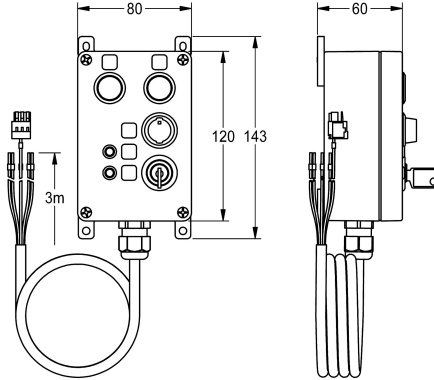

KWC

Operation box for ECC2 function controller

Modell-Linie: AQUA3000OPEN | ZA3OP0034

Showers | Complementary parts showers

KWC-No.

2030068513

Operation box for ECC2 function controller

Operation box for digital inputs and outputs on the ECC2 function controller. Activation and display using buttons, switches and LEDs. Plastic housing for surface installation, with connection cable and

keys, 24 V DC.

Housing dimensions 80 x 120 x 55 mm (W x H x D)

Technical Data

quantity	1
quantity uom	piece

quantity	1
quantity uom	piece