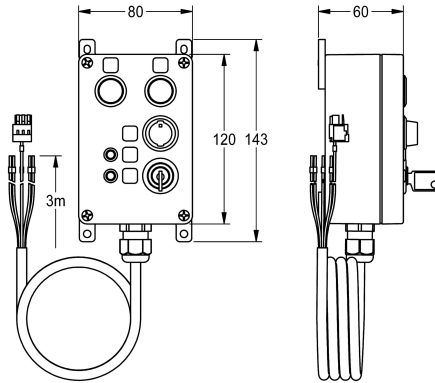

KWC

Operation box for ECC2 function controller

Modell-Linie: AQUA3000OPEN | ZA3OP0034

Showers | Complementary parts showers

KWC-No.

2030068513

Operation box for ECC2 function controller

Operation box for digital inputs and outputs on the ECC2 function controller. Activation and display using buttons, switches and LEDs. Plastic housing for surface installation, with connection cable and

keys, 24 V DC.

Housing dimensions 80 x 120 x 55 mm (W x H x D)

Technical Data

quantity

1

quantity uom

piece