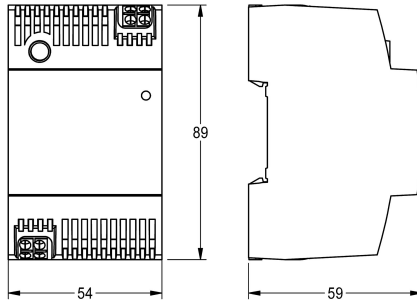

KWC

Power supply unit

Modell-Linie: AQUA3000OPEN | ASEX1031

Water management systems | Complementary parts water management

KWC-No.

2030068573

Power supply unit for switching system installation (TS35) for power supply to AQUA 3000 open taps with a 100 m maximum

cable length, 100 V AC-240 V AC/24 V DC, 60 W.

Technical Data

quantity

1

quantity uom

piece