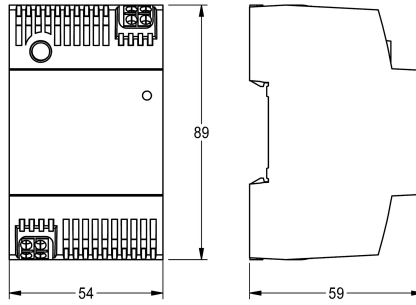

KWC

Power supply unit

Modell-Linie: AQUA3000OPEN | ASEX1031

Water management systems | Complementary parts water management

KWC-No.

2030068573

Power supply unit for switching system installation (TS35) for power supply to AQUA 3000 open taps with a 100 m maximum

cable length, 100 V AC-240 V AC/24 V DC, 60 W.

Technical Data

quantity

1

quantity uom

piece