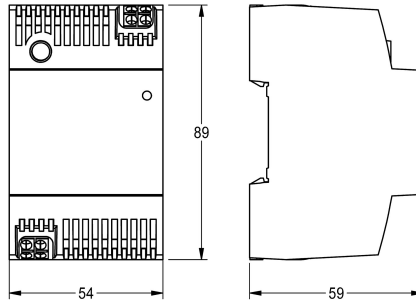

## KWC

Power supply unit

Modell-Linie: AQUA3000OPEN | ASEX1031

Water management systems | Complementary parts water management

### KWC-No.

2030068573

Power supply unit for switching system installation (TS35) for power supply to AQUA 3000 open taps with a 100 m maximum

cable length, 100 V AC-240 V AC/24 V DC, 60 W.

### Technical Data

quantity

1

quantity uom

piece