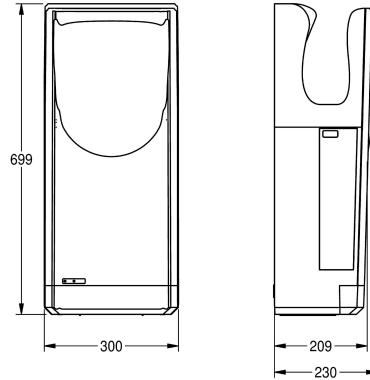

KWC Hands-in dryer

Modell-Linie: **DRIERS | DRYX600**
Hand and hair dryers | Hand dryers

KWC-No.

2030069907

High Speed "Hands-in" hand dryer for wall mounting, antibacterial ABS plastic, colour silver, drying time 7 - 10 seconds, hygienic thanks to non-contact opto-electronically controlled release and integrated HEPA filter, adjustable air speed, optionally warm or cold air, auto shutdown after 25 seconds, water tank and discharge can be cleaned separately, protection class IP44. Cable and plug not included in scope of delivery.

Supply voltage 220 - 240 V, 50 - 60 Hz
Performance overall 1250 - 1650 W
Heating 550 W
Noise 65 - 69 dB(A)
Air speed 75 - 100 m/s
Water tank capacity 800 ml

Dimensions 300 x 699 x 230 mm (W x H x D)

Technical Data

adjustable
244 Cubic Meter/Hour
60 Hertz (1/second)
230 Volt
240 Volt
220 Volt
550 Watt
synthetic
230 mm
699 mm
300 mm
IP44
69 Decibels (A Weighting)
1,650 Watt
wall mounting
sensor operation
silver