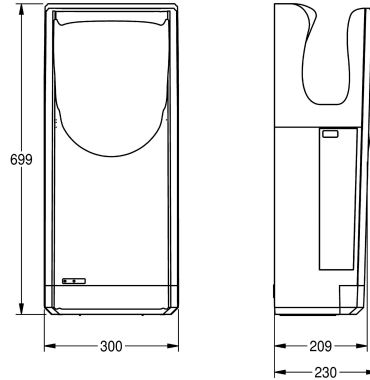

KWC Hands-in dryer

Modell-Linie: **DRIERS | DRYX600**
Hand and hair dryers | Hand dryers

KWC-No.

2030069907

High Speed "Hands-in" hand dryer for wall mounting, antibacterial ABS plastic, colour silver, drying time 7 - 10 seconds, hygienic thanks to non-contact opto-electronically controlled release and integrated HEPA filter, adjustable air speed, optionally warm or cold air, auto shutdown after 25 seconds, water tank and discharge can be cleaned separately, protection class IP44. Cable and plug not included in scope of delivery.

Supply voltage 220 - 240 V, 50 - 60 Hz
Performance overall 1250 - 1650 W
Heating 550 W
Noise 65 - 69 dB(A)
Air speed 75 - 100 m/s
Water tank capacity 800 ml

Dimensions 300 x 699 x 230 mm (W x H x D)

Technical Data

| |
|----------------------------|
| air velocity |
| blower output |
| input supply voltage Hz |
| input supply voltage V |
| input supply voltage V max |
| input supply voltage V min |
| heating power |
| material |
| overall depth |
| overall height |
| overall width |
| protective system IP |
| sound level |
| total power |
| type of mounting |
| type of operation |
| Basic colour |

| |
|---------------------------|
| adjustable |
| 244 Cubic Meter/Hour |
| 60 Hertz (1/second) |
| 230 Volt |
| 240 Volt |
| 220 Volt |
| 550 Watt |
| synthetic |
| 230 mm |
| 699 mm |
| 300 mm |
| IP44 |
| 69 Decibels (A Weighting) |
| 1,650 Watt |
| wall mounting |
| sensor operation |
| silver |