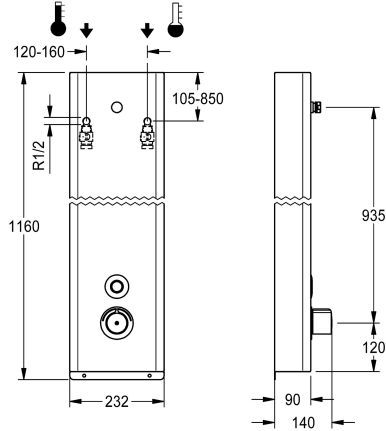

KWC F5E-Therm - A3000 open Stainless steel shower panel

Modell-Linie: F5E | F5ET2041

Showers | Electronic self closing shower

KWC-No.

2030070431

NEW

F5E-Therm - A3000 open shower panel made of stainless steel for wall mounting with thermostatic mixer and connecting nozzles for shower head. Hydraulically controlled, for connection from the rear to hot and cold water. Function block with integrated solenoid valve cartridge, thermostat and mechanism for optional bypass solenoid valve cartridge to perform program-controlled thermal disinfection. Thermostat with anti-theft metal handle, adjustable and turn-proof temperature stop and option for manual thermal disinfection. All-metal construction, visible parts polished chromium-plated. Connecting nozzles for the required additional DN 15 KWC shower head with pre-fitted flow regulator 9.0 l/min. Housing made of stainless steel, single-piece enclosed, including safety screws.

Dimensions of housing 232 x 1160 x 90 mm (W x H x D)

Shower head must be ordered separately.

Technical Data

additional connections	no
with backflow preventer	yes
circulation	no
compatible A3000 open	yes
connection with pay water disp	not possible
with filter	yes
adjustable flow time	yes
functional principle	electronic self-closing
for hand shower	no
hygiene flushing	yes
diameter nominal	DN 15
inlet size	G 1/2 A
Locking mechanism	Top section, non-ceramic
material casing	stainless steel
material code casing	1.4301 Chrome Nickel steel V2A
material fitting	brass-look
minimum flow pressure	1 bar
type of mixing	with thermostat
power supply connection	A3000 open 24 V DC / 230 V AC
Type of power supply	Transformer
with rosettes/cover plate	yes