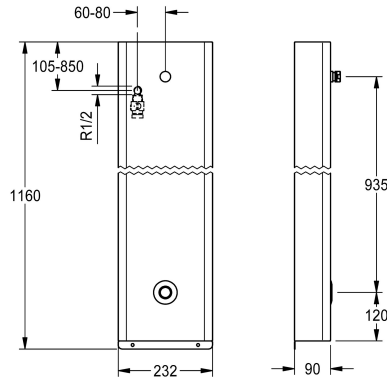

### KWC-No.

2030070434

NEW

F5E - A3000 open shower panel made of stainless steel for wall mounting with straight-way valve and connecting nozzles for shower head. Electronically controlled, for connection from the rear to pre-mixed hot or cold water. Connecting nozzles for the required additional DN 15 KWC shower head with pre-fitted flow regulator 9.0 l/min. Housing made of stainless steel, single-piece enclosed, including safety screws. With solenoid valve, piezo push-button with start/stop function, waterproof electronic module, electric T-junction for connection to system cable, connecting hose with

Dimensions of housing 232 x 1160 x 90 mm (W x H x D)

Shower head must be ordered separately.

## KWC F5E - A3000 open Stainless steel shower panel

**Modell-Linie: F5E | F5EV2008**

Showers | Electronic self closing shower

overall height	1,160 mm
overall width	232 mm
Parameterization	network
power supply connection	A3000 open 24 VDC
position of power connection	from backside
Type of power supply	Transformer
protective system IP	IP59K
with rosettes/cover plate	yes
protective shutdown	yes
shower pipe draining	no
Shower head	for separately shower head
with shower set	no
sound insulation	no
surface finish casing	satin finished
surface treatment fitting	none
temperature limit	no
with transformer/power supply	no
type of mounting	wall mounting
type of operation	sensor operation
type of sensor	piezo-electronic sensor
type of shower	shower panel
volume flow rate at 3 bar	0.15 l/s
water connection	hose (gland nut)
position of water connection	from backside
with soap dish	no
Accent colour	chrome-look (glossy)
Basic colour	stainless steel-look