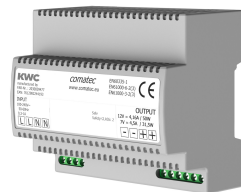

Mandatory Accessories

Battery compartment

3600002063
ACEX9023

Power supply unit

2030039477
ACEX9001

Extension cable 5 m

2030043814
ACEX9010