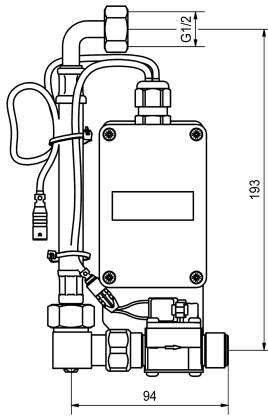

KWC F5

Smart urinal unit for single urinal made of stainless steel

Modell-Linie: F5 | ACEF3003

Flushing systems | Electronic urinal flushing systems

KWC-No.

2030070859

F5 smart urinal unit for single urinal made of stainless steel

F5 smart urinal unit for installation behind a single urinal made of CMPX539 stainless steel. Water path pre-assembled with hose for water connection, locking and solenoid valve. Control unit in sealed plastic box for wireless communication with the F5 smart urinal sensor. Either for battery operation with 6 V lithium battery (CR-P2)

per control unit or separate power supply via power supply unit 6.75 V/12 V DC.

Battery compartment including battery or power supply unit with extension cable must be ordered separately.

Technical Data