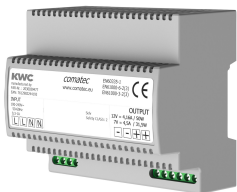

Mandatory Accessories

Power supply unit

2030039477
ACEX9001

Extension cable 5 m

2030043814
ACEX9010