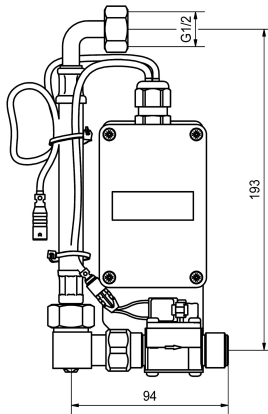

KWC F5

Smart urinal unit for single urinal made of stainless steel

Modell-Linie: F5 | ACEF3003

Flushing systems | Electronic urinal flushing systems

KWC-No.

2030070859

F5 smart urinal unit for single urinal made of stainless steel

F5 smart urinal unit for installation behind a single urinal made of CMPX539 stainless steel. Water path pre-assembled with hose for water connection, locking and solenoid valve. Control unit in sealed plastic box for wireless communication with the F5 smart urinal sensor. Either for battery operation with 6 V lithium battery (CR-P2)

per control unit or separate power supply via power supply unit 6.75 V/12 V DC.

Battery compartment including battery or power supply unit with extension cable must be ordered separately.

Technical Data