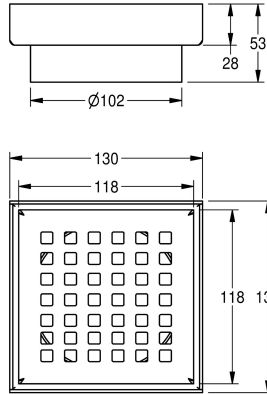

**KWC**

Square drain with grated cover

Modell-Linie: **ACCESSOIRES | SD1304G | 2030071133 | EAN/GTIN: 0**  
KWC Professional | Drain and Shower channel

**Article Number**

**2030071133**  
Dimensions 130 x 53 x 130 mm (W x H x D)

**3600003671**  
Dimensions 150 x 53 x 150 mm (W x H x D)

**overall depth**

130 mm

150 mm

Square Drain 130mmSQ with grated cover made of stainless steel 304L (EN 1.4307), surface satin finished, material thickness of 2.0 mm, with 102mmØ (4") outlet.

Dimensions 130 x 53 x 130 mm (W x H x D)

**Technical Data**

material thickness	2 mm
material	stainless steel
material code	1.4301 Chrome Nickel steel V2A
overall depth	130 mm
overall height	53 mm
overall width	130 mm
surface finish	satin finished
drain outlet	4"
type of drain	grated cover
odor eliminator	no