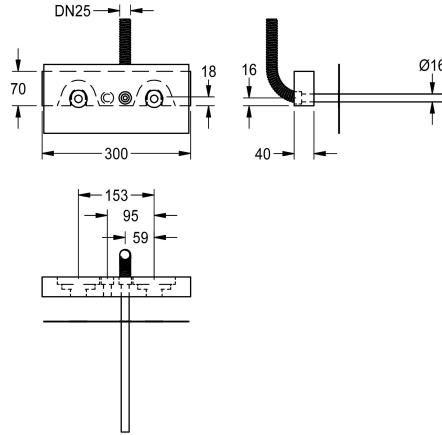

KWC F5

Mounting bar for F5 wall-mounted mixers

Modell-Linie: F5 | F5BTX002

Showers | Basic installation kits for showers

KWC-No.

2030071303

Mounting bar for F5 wall-mounted mixers

Mounting bar for F5 wall-mounted mixers with separate power supply. Plywood with water-resistant glue, suitable for use in wet areas. With cable bushing including front-side protective pipe and

rear-side protective hose with sealing collar. Defined positioning for G 1/2 wall plates to be provided on site, including expansion sleeves.

Technical Data

application
barrier-free
Built-in fitting model
diameter nominal
material
type of mixing
position of power connection
surface treatment
type
type of mounting

washing/showering
no
Built-in section
DN 15
Steel
with thermostat
from backside
galvanized
for bib taps
undermounting