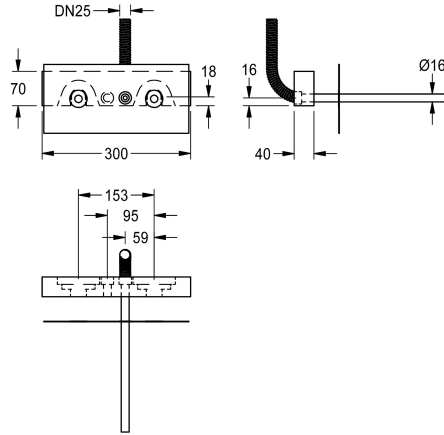

KWC F5

Mounting bar for F5 wall-mounted mixers

Modell-Linie: F5 | F5BTX002

Showers | Basic installation kits for showers

KWC-No.

2030071303

Mounting bar for F5 wall-mounted mixers

Mounting bar for F5 wall-mounted mixers with separate power supply. Plywood with water-resistant glue, suitable for use in wet areas. With cable bushing including front-side protective pipe and

rear-side protective hose with sealing collar. Defined positioning for G 1/2 wall plates to be provided on site, including expansion sleeves.

Technical Data

application
barrier-free
Built-in fitting model
diameter nominal
material
type of mixing
position of power connection
surface treatment
type
type of mounting

washing/showering
no
Built-in section
DN 15
Steel
with thermostat
from backside
galvanized
for bib taps
undermounting